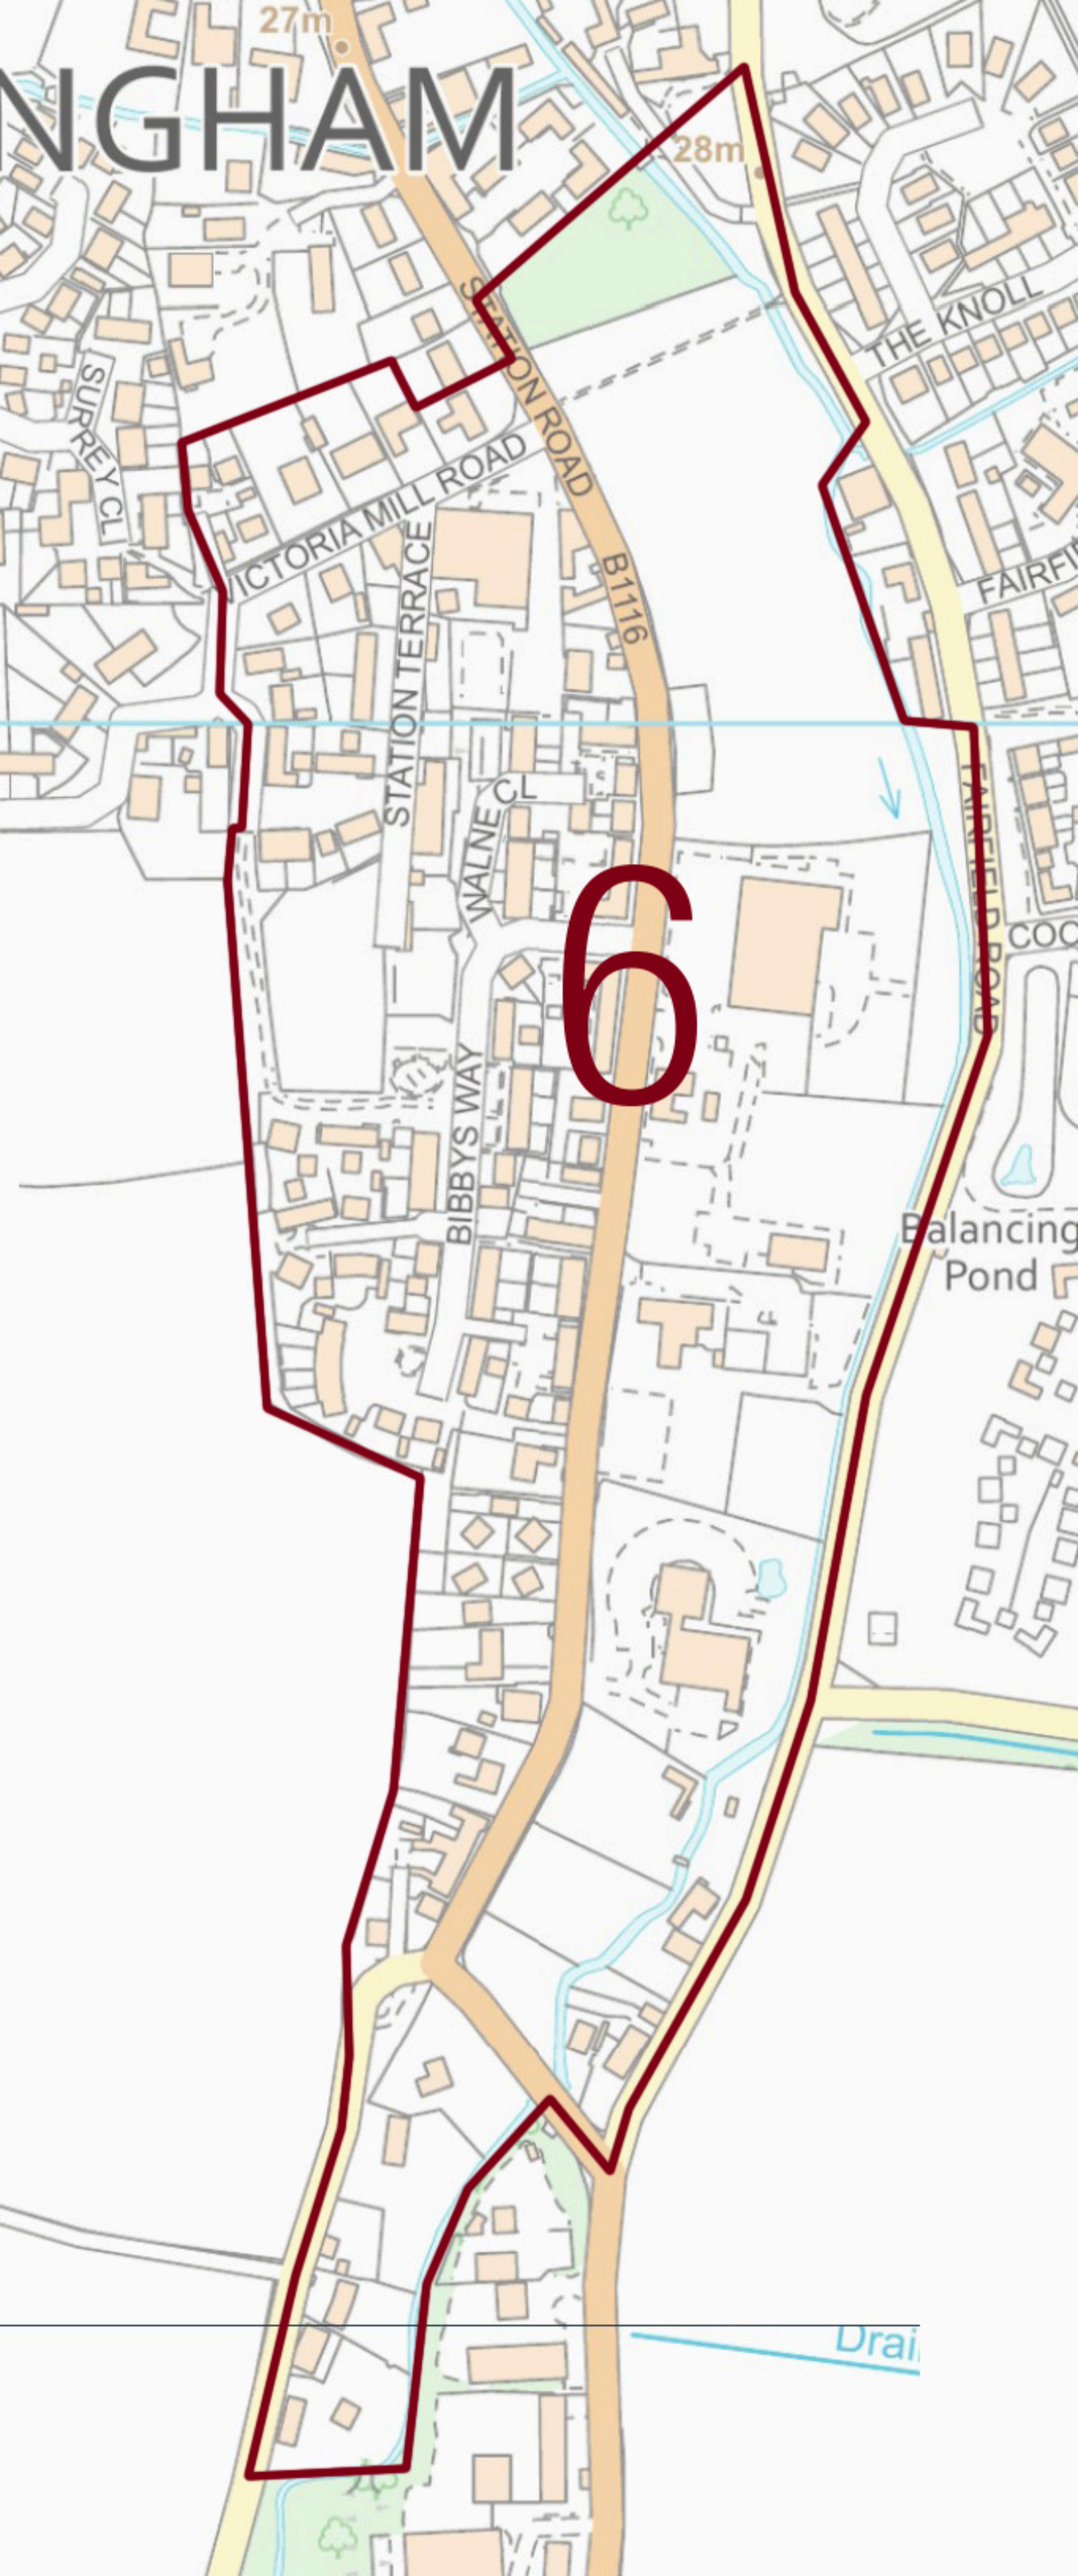

NGHAM

6

Drai

Balancing Pond

VICTORIA MILL ROAD

STATION ROAD

STATION TERRACE

WALNE CT

BIBBYS WAY

SURREY CT

THE KNOLL

FAIRFIELD ROAD

COC

28m

27m