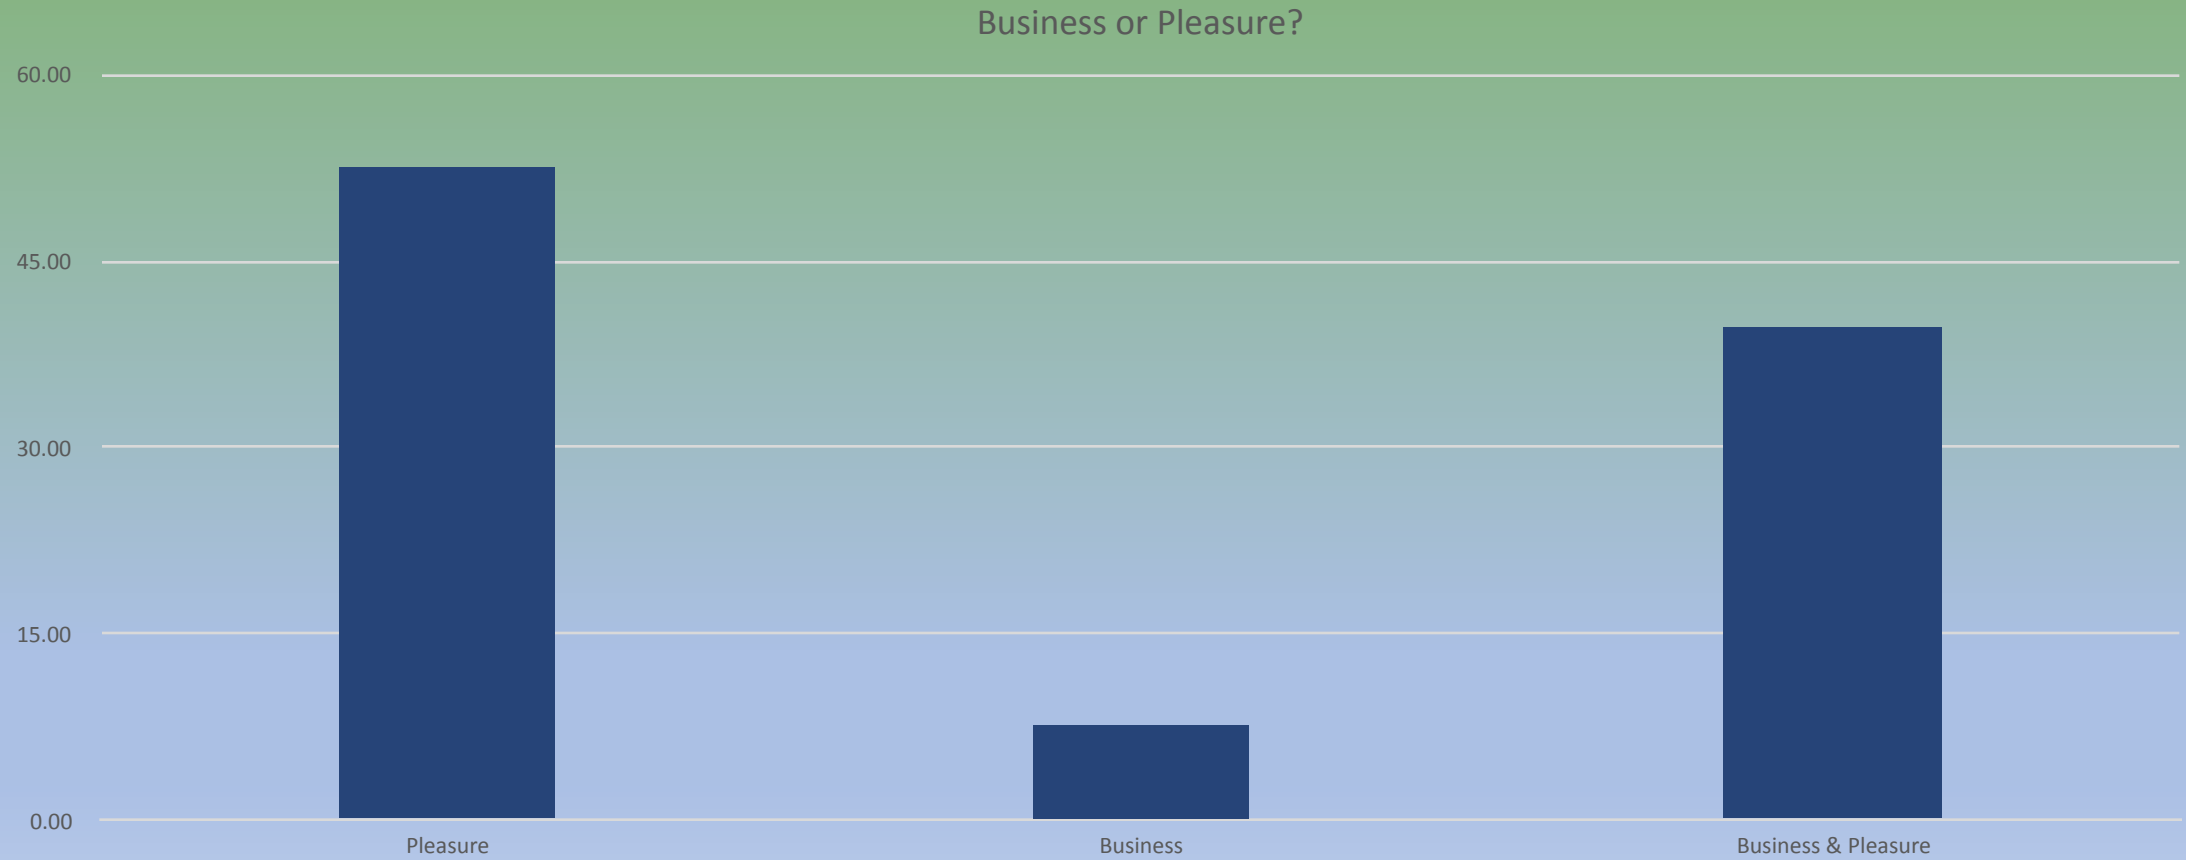

Majority are pleasure users