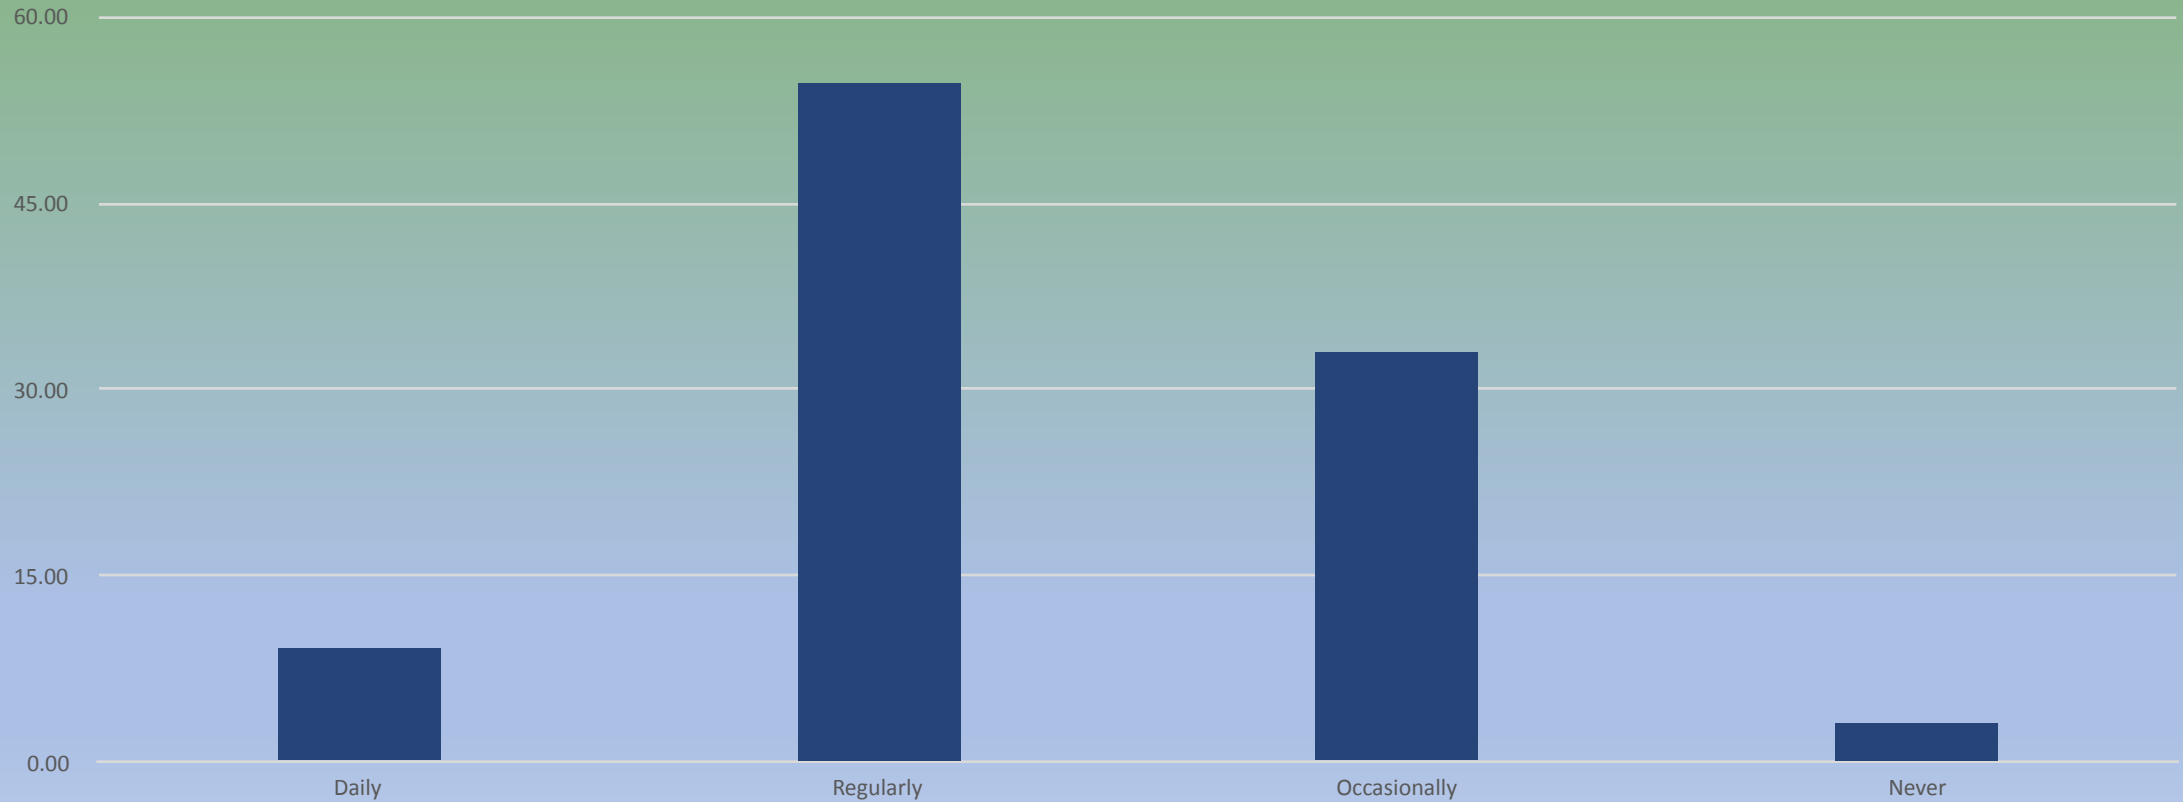

# 60% regular or daily users

How often people will use the bus  
65% regularly or daily

# Majority of respondents over 55 years old