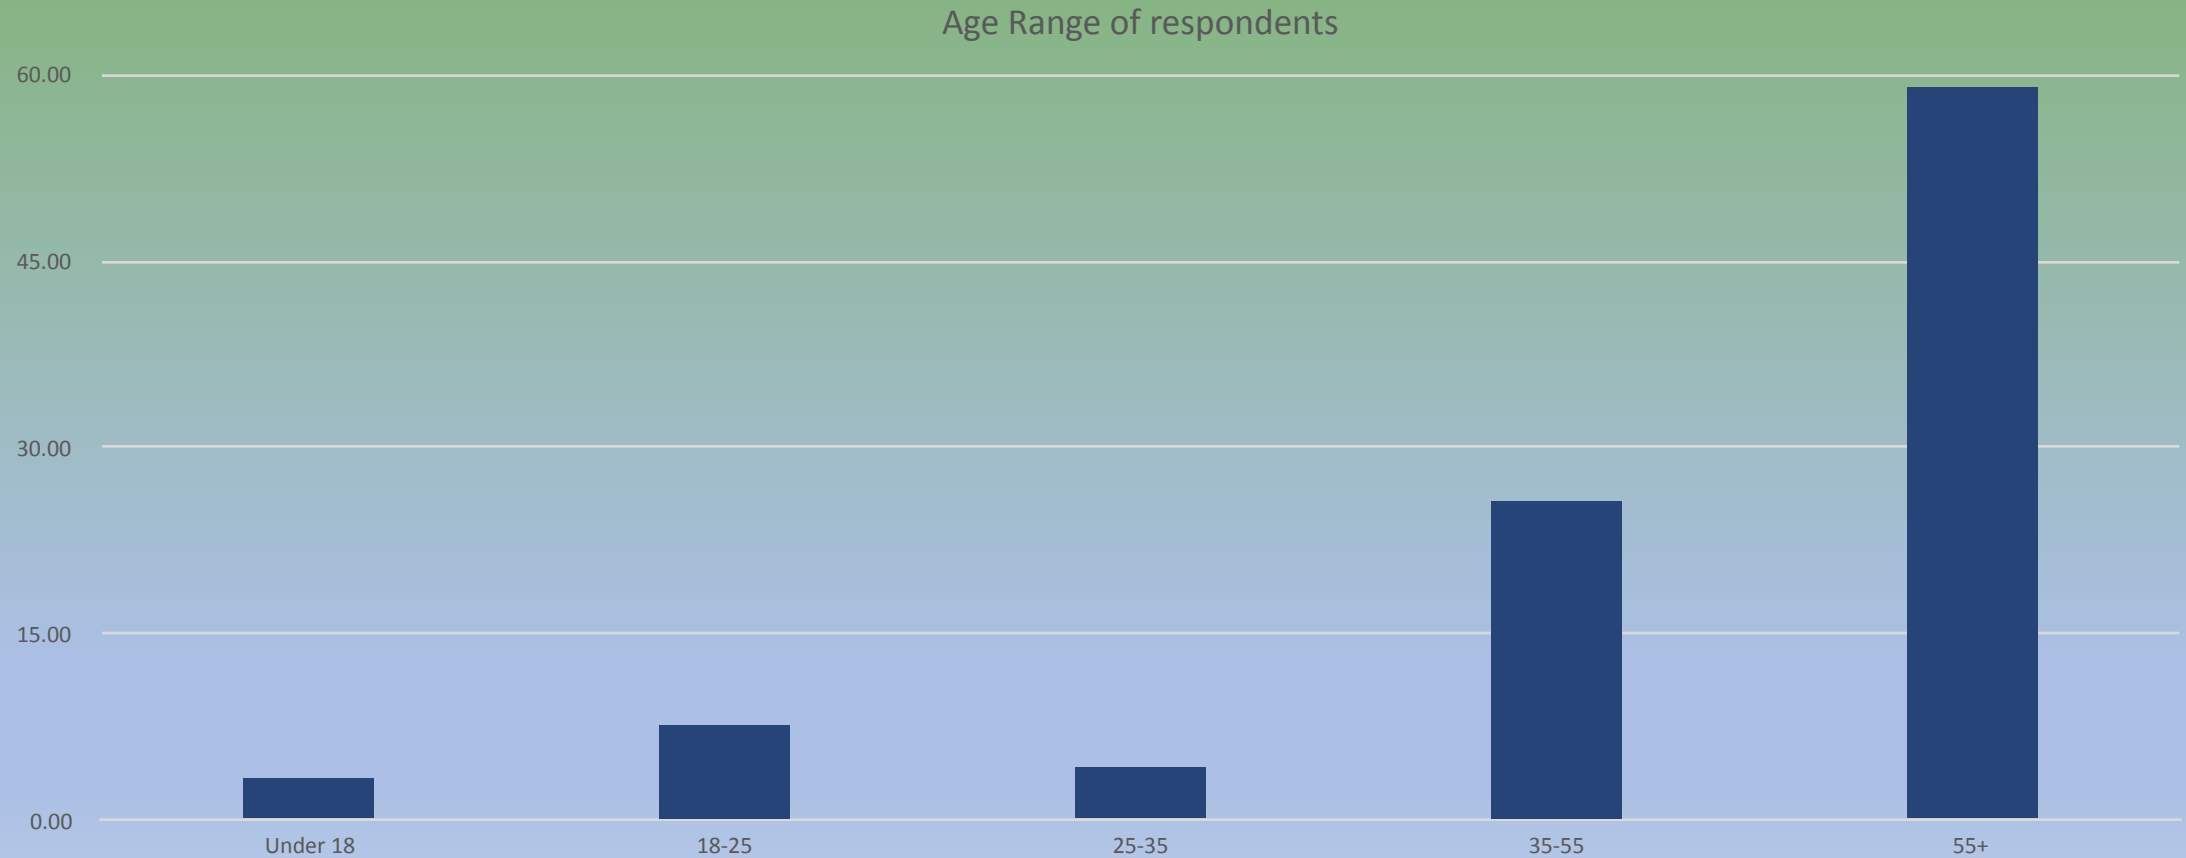

# 60% regular or daily users

How often people will use the bus  
65% regularly or daily

# Majority of respondents over 55 years old